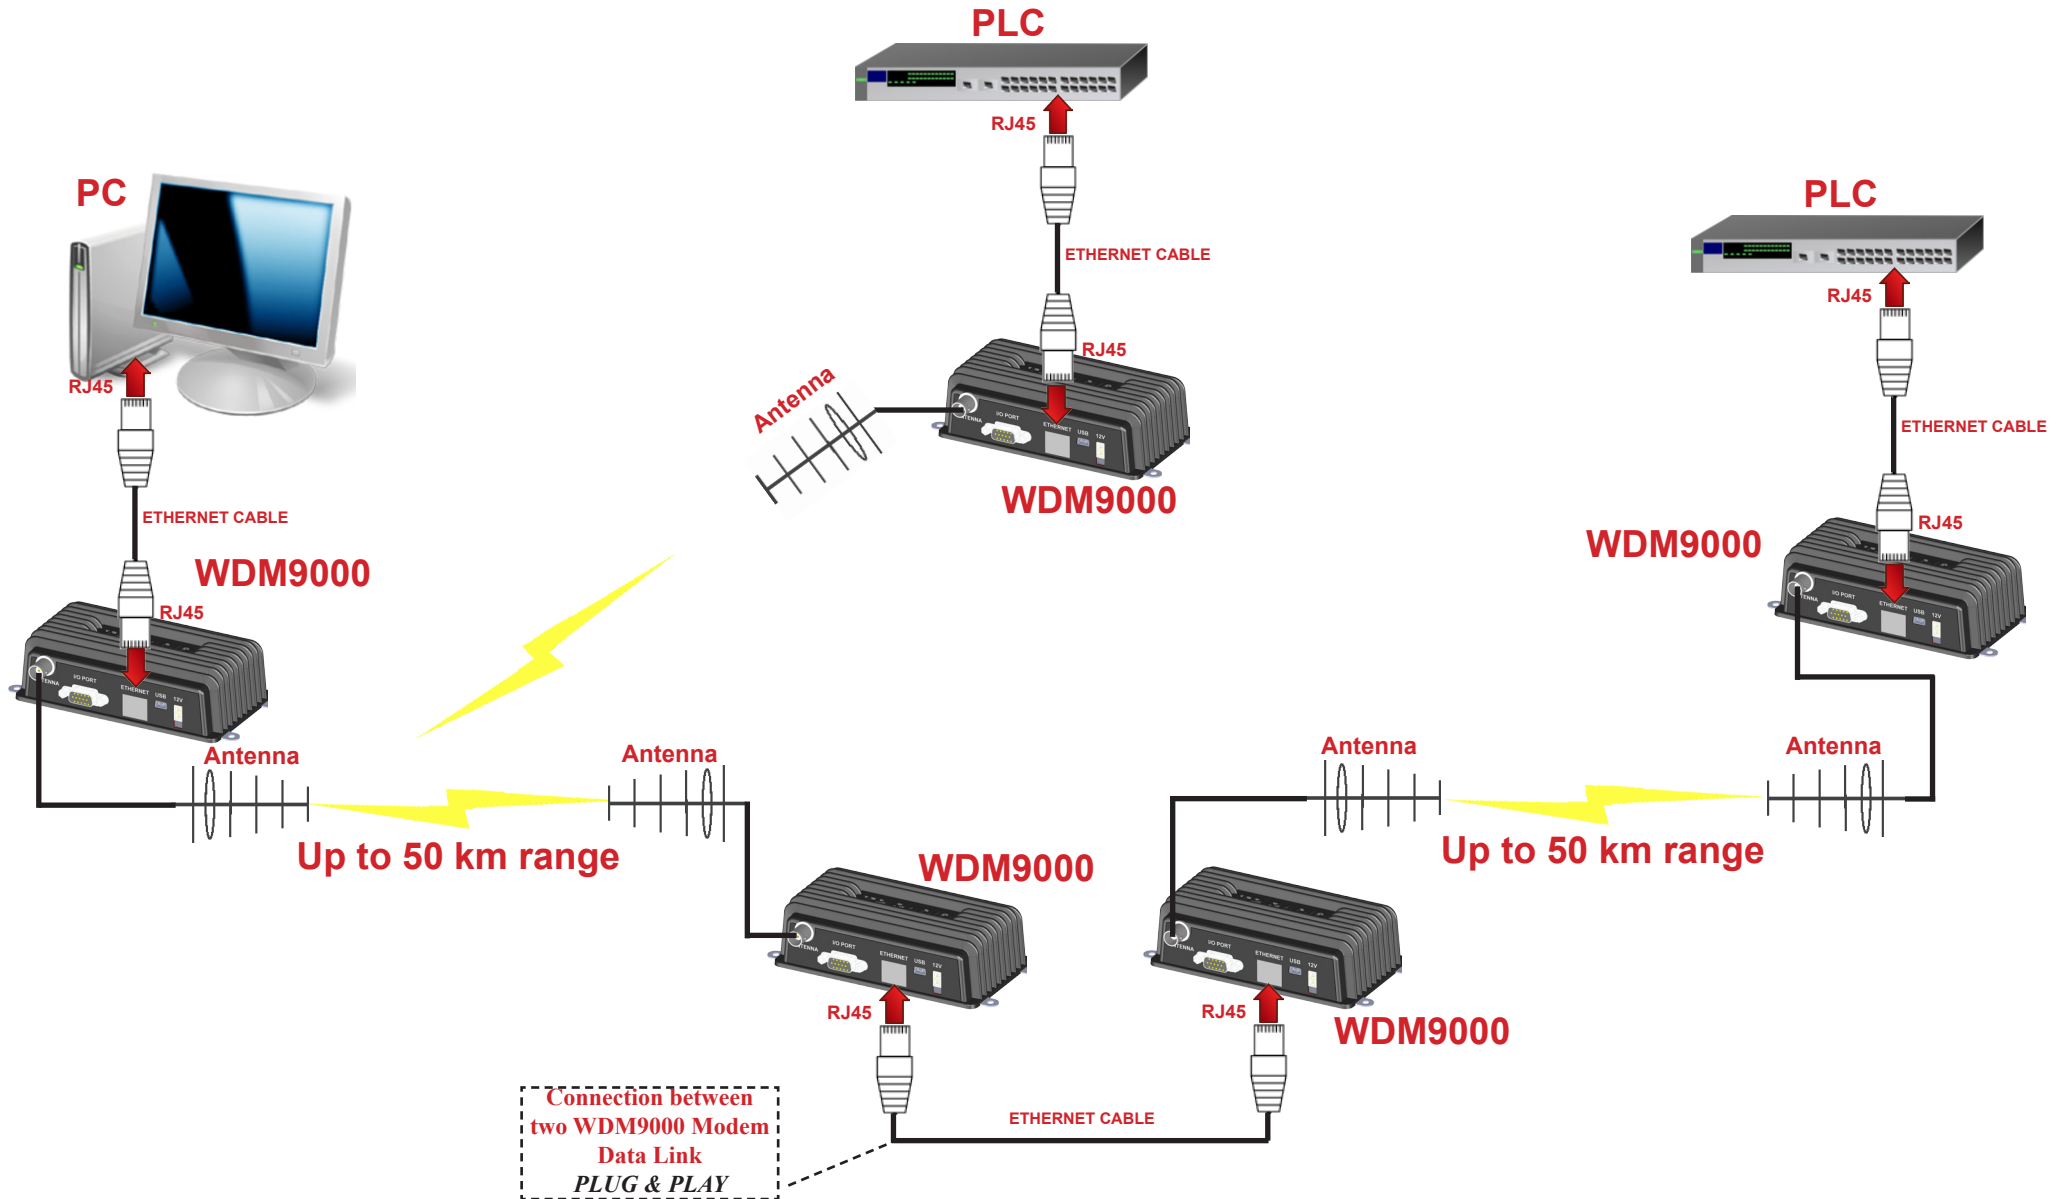

WDM9000 WIRELESS DIGITAL RADIO MODEM

WIRELESS DATA LINK

- VHF OR UHF

COMSYSTEMS Solutions